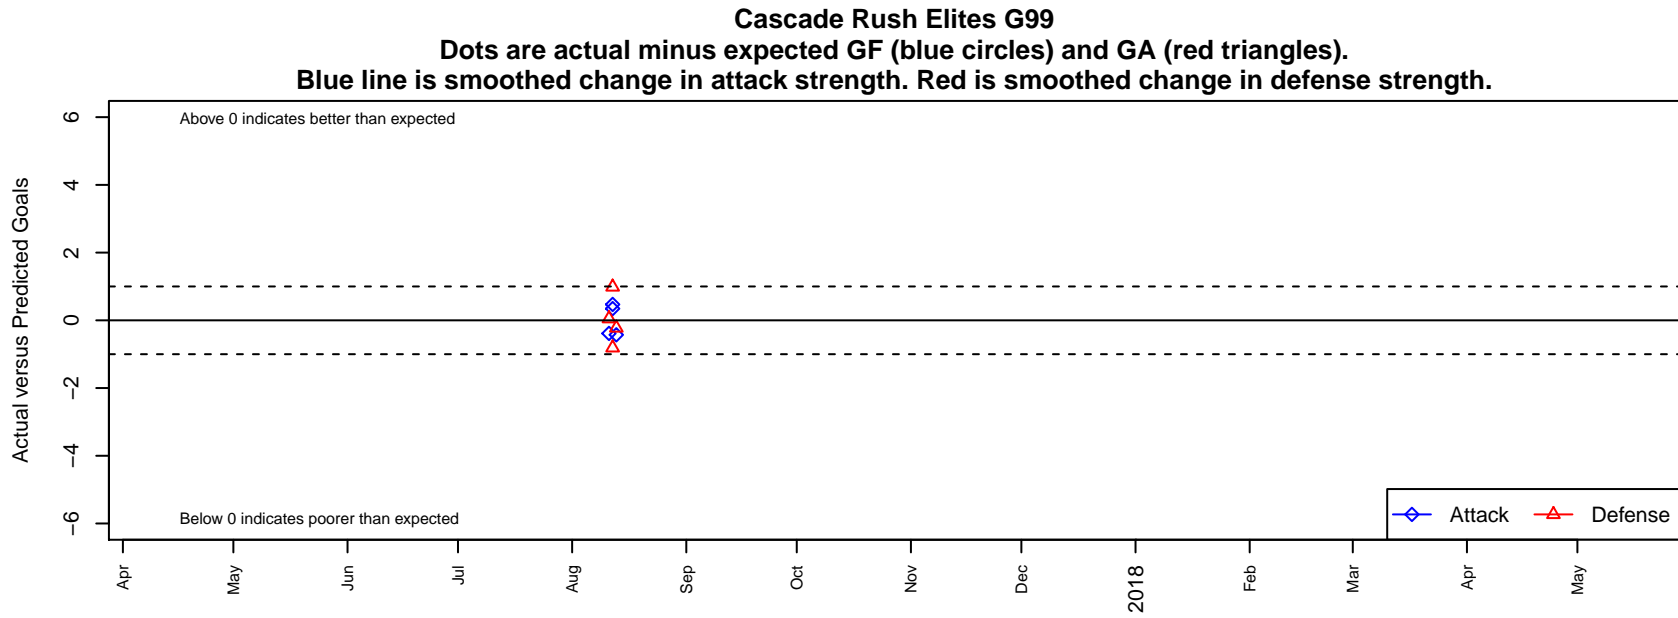

# Cascade Rush Elites G99

Cascade Rush FC  
, OR  
G99 total strength=1395  
attack=7.14 defense=8.68

alt names used:  
CASCADE RUSH ELITES (OR)

Venues played:  
2017 Bend Premier Cup Mana Shim (U18/19) I